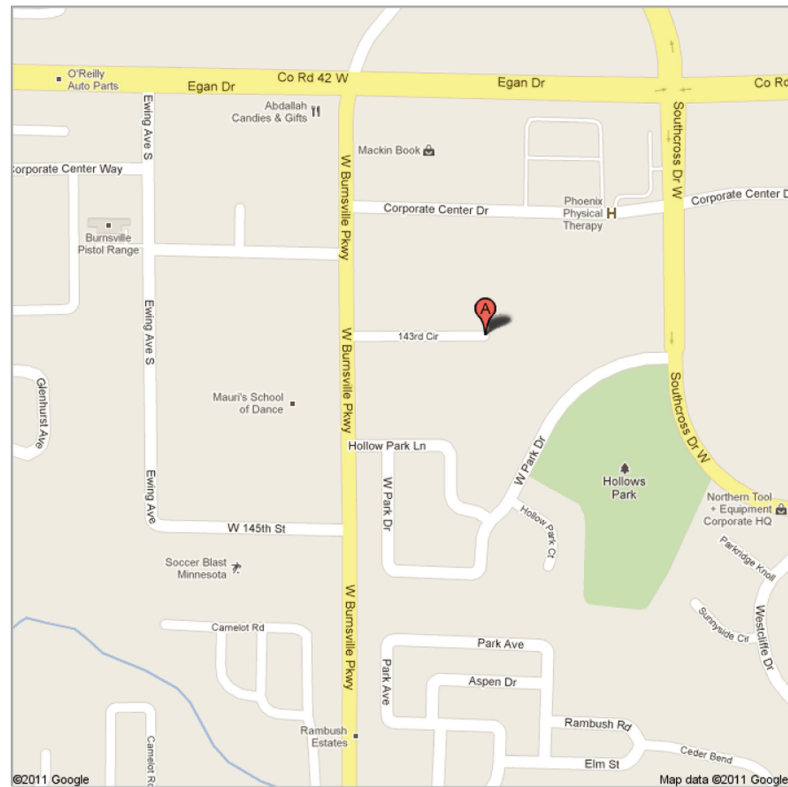

Maps & Directions

Minneapolis Showroom
30 52nd Way NE
Minneapolis, MN 55421
763.571.8400
(f) 763.571.8600
www.amsumash.com
info@amsumash.com

Burnsville Showroom
3202 143rd Circle W. Suite #180
Burnsville, MN 55306
952.808.3281

Minneapolis

From 694 West

- Take #36 exit onto East River Road
- Turn left (south) at lighted onto 51st way
- Turn left onto Industrial Blvd
- Turn right onto 52nd way
- Amsum & Ash is the last building on the right

Burnsville

From the North on I-35W S

- Exit on Co Road 42
- Head west 3 miles on Co Rd 42.
- Take a left at Burnsville parkway.
- Take next left on Corporate Center Drive.
- 1/2 block down on the right/south side of the road