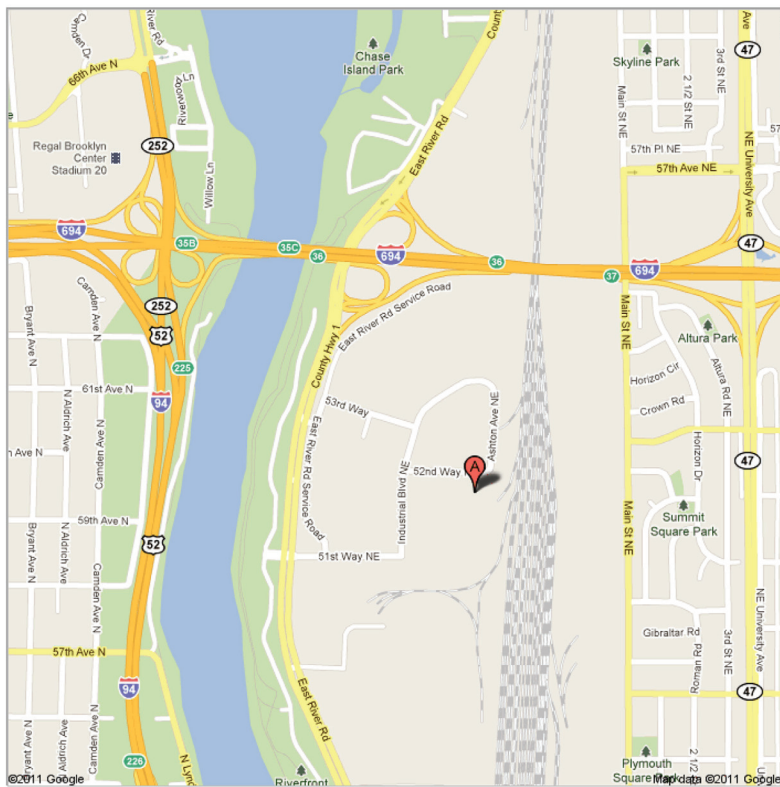

Minneapolis

From 694 West

- Take #36 exit onto East River Road
- Turn left (south) at lighted onto 51st way
- Turn left onto Industrial Blvd
- Turn right onto 52nd way
- Amsum & Ash is the last building on the right

Burnsville

From the North on I-35W S

- Exit on Co Road 42
- Head west 3 miles on Co Rd 42.
- Take a left at Burnsville parkway.
- Take next left on Corporate Center Drive.
- 1/2 block down on the right/south side of the road